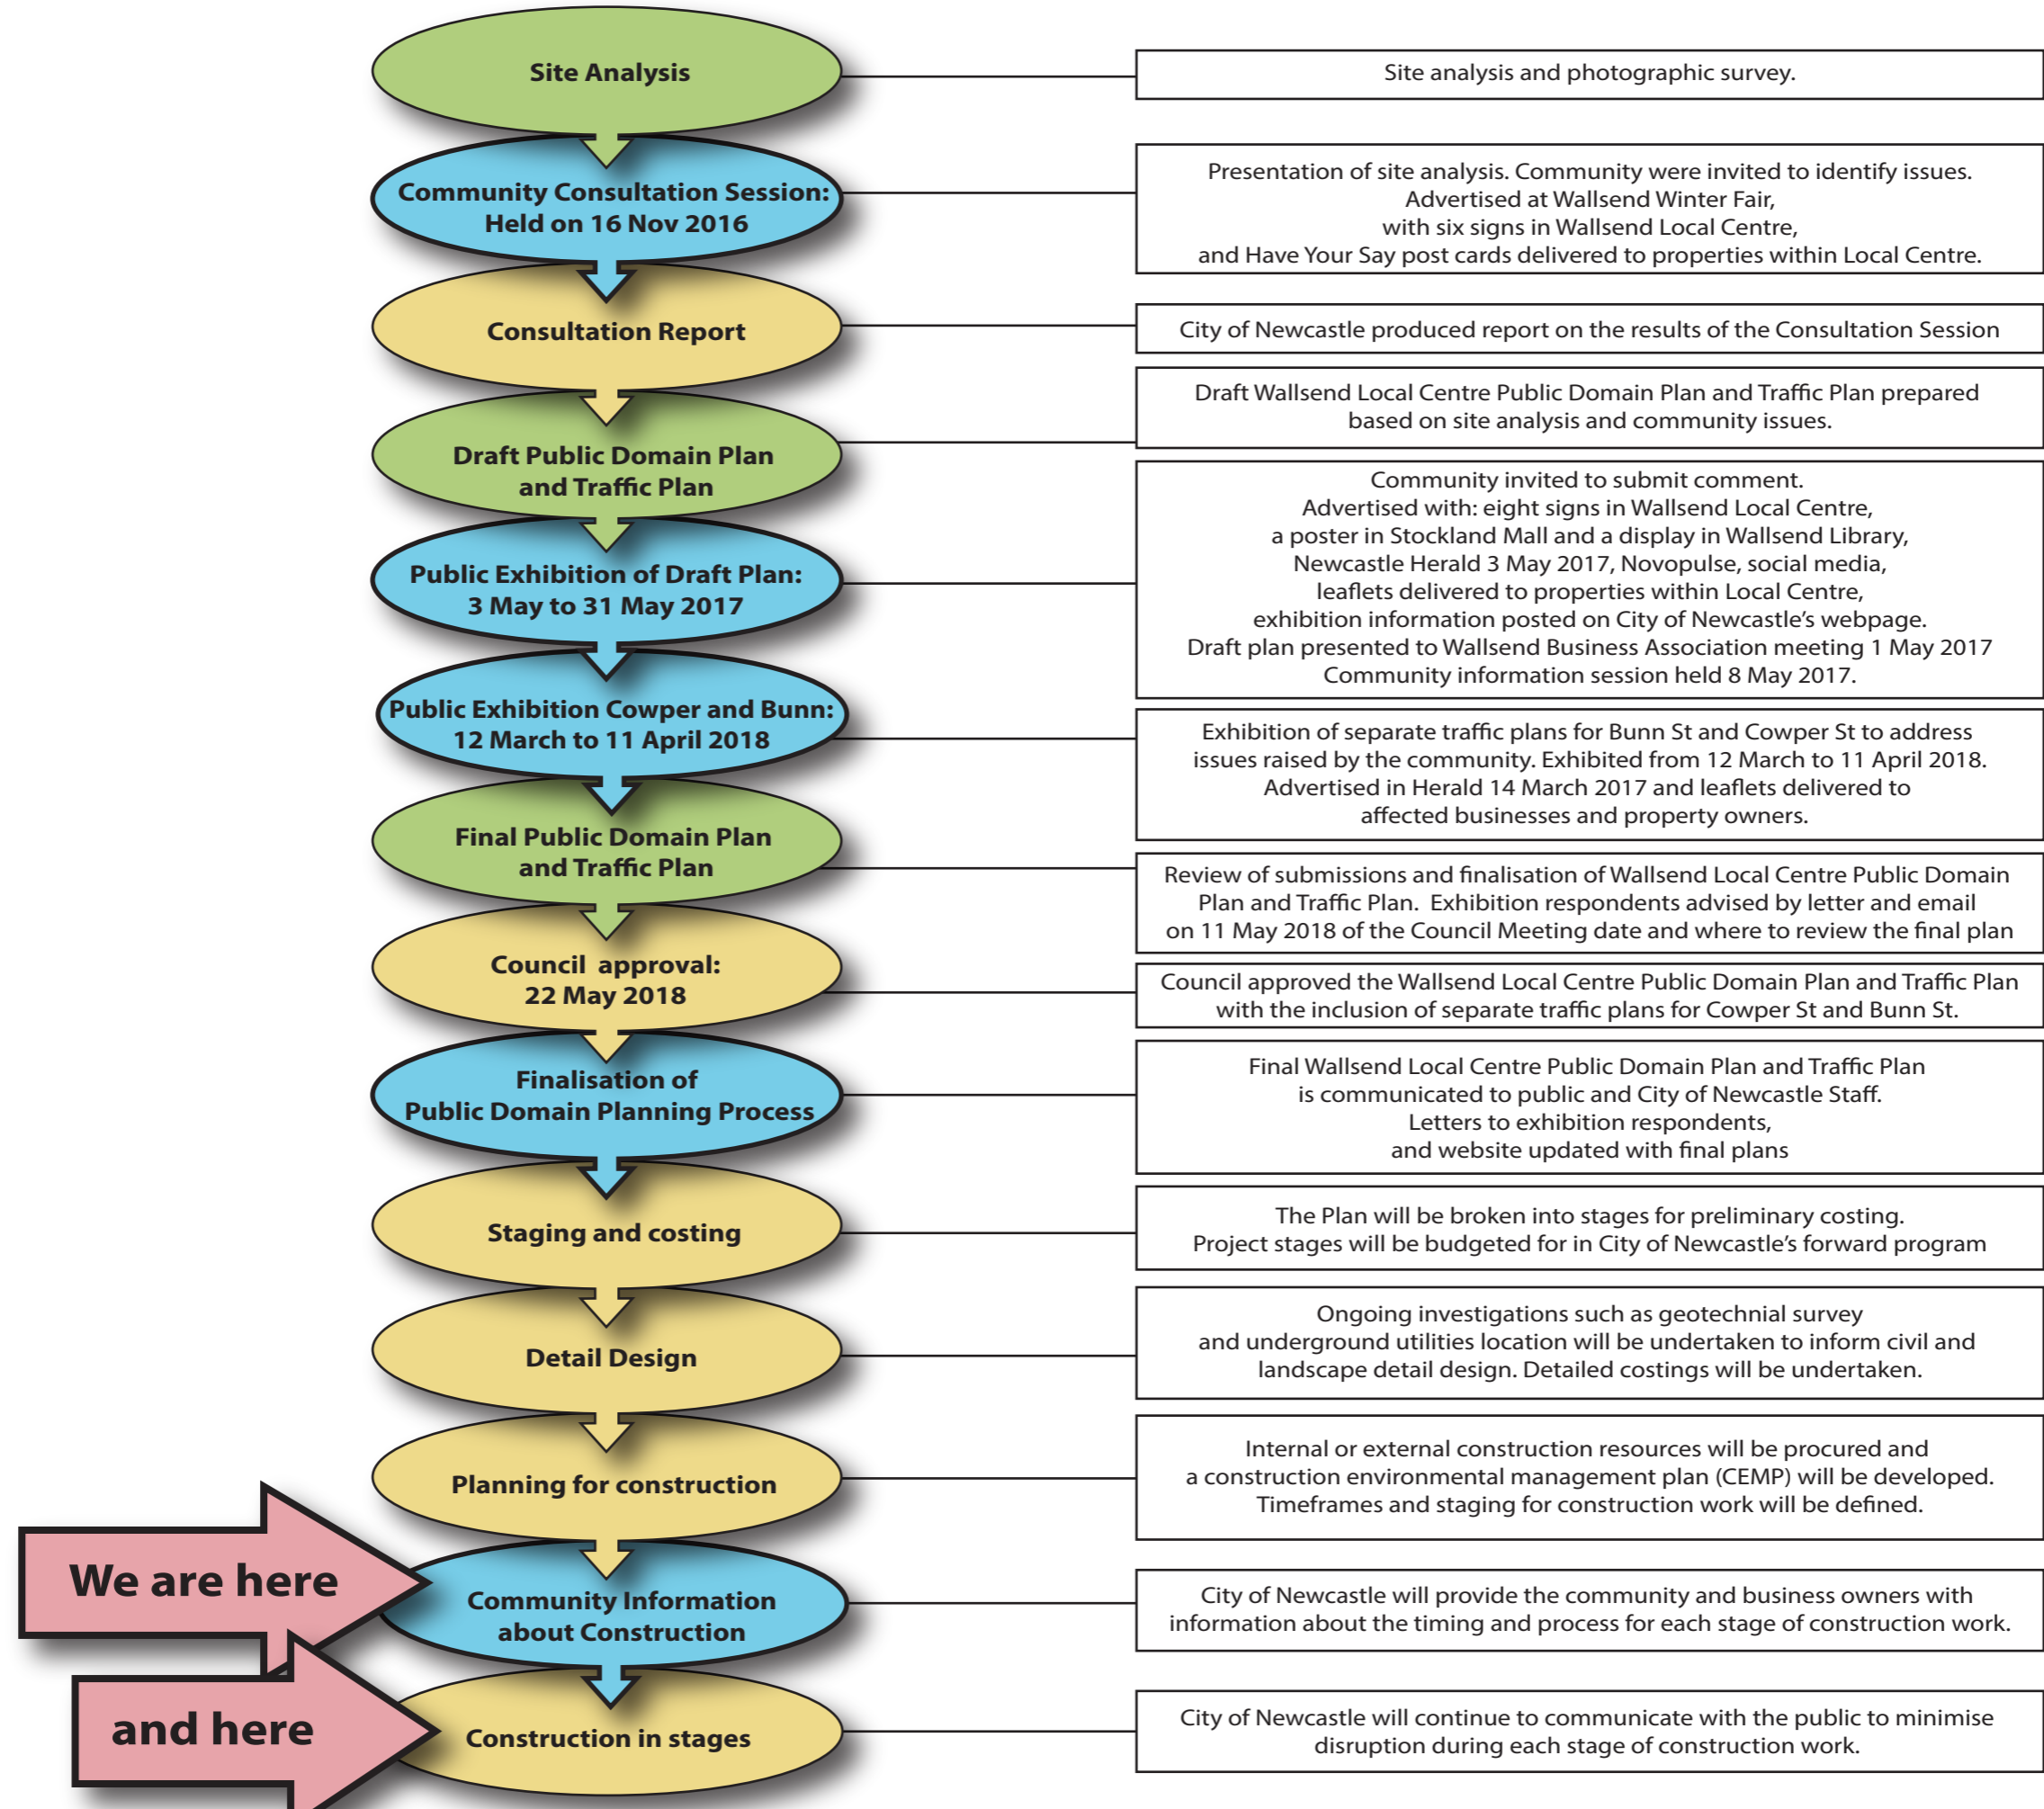

Wallsend Local Centre: Public Domain Planning Process Flow Chart

We are here

and here