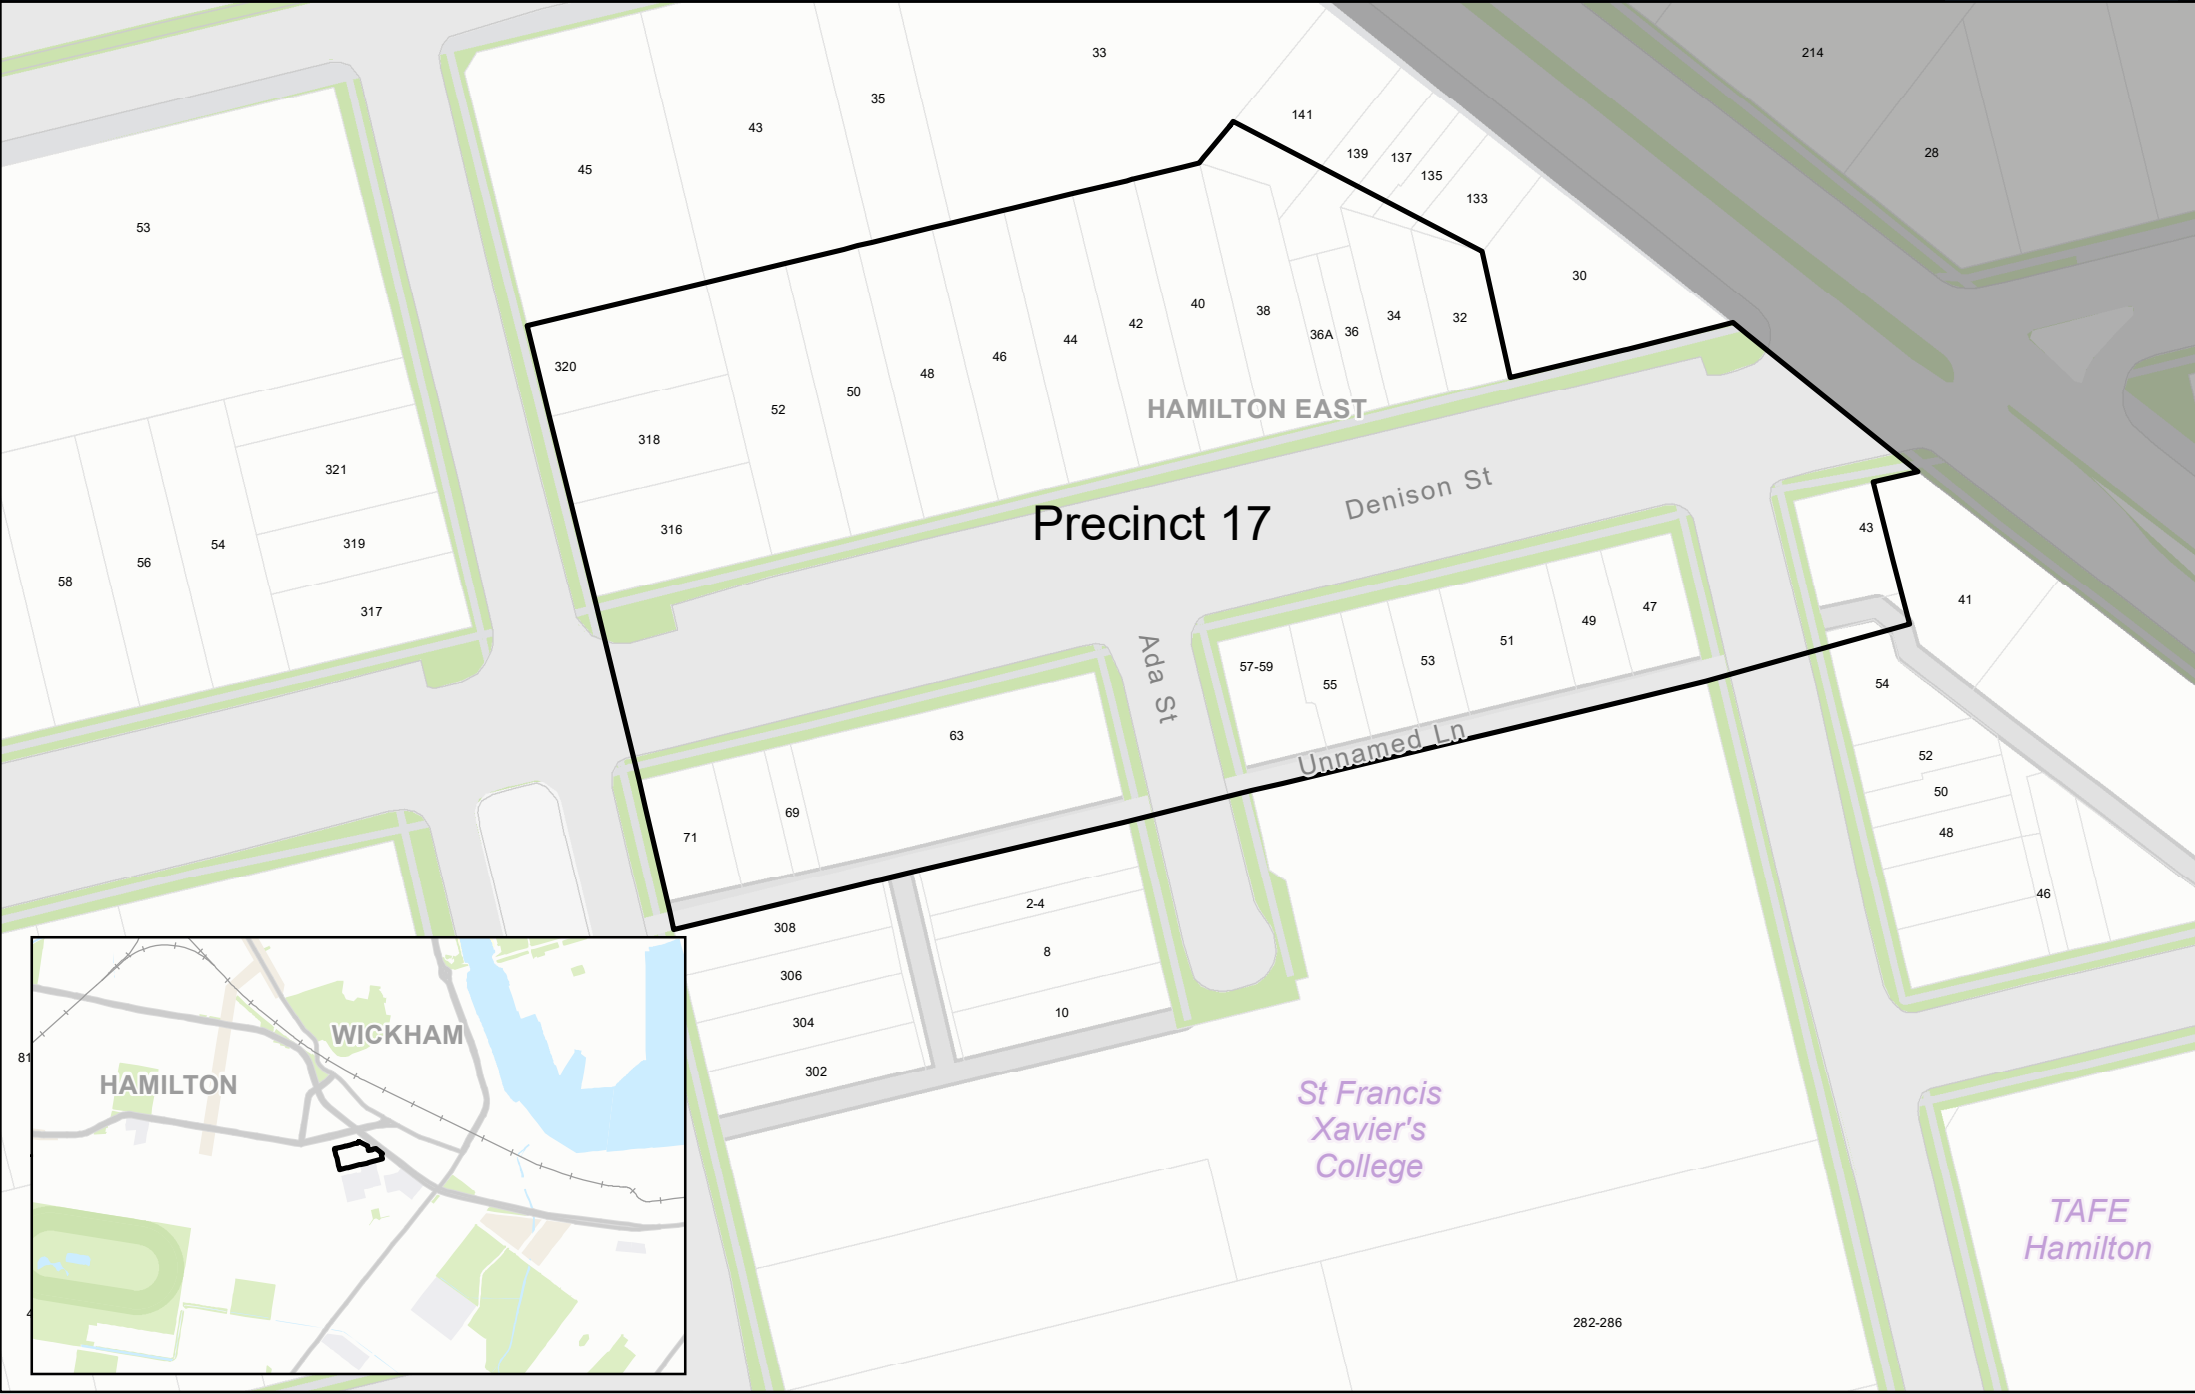

# Precinct 17 - Denison Street, Hamilton East (Adopted NCTC 16 July 2018)

DISCLAIMER: Although great care has been taken in the preparation of these documents/maps, City of Newcastle makes no representation or warranty as to the accuracy or completeness of any information contained in them. City of Newcastle accepts no responsibility for any misprints, errors, omissions or inaccuracies in these documents/maps or for loss or damages resulting from reliance on any information provided.

 Parking Precinct  
 Exclusion Zone

Scale: 1:1,211 at A4