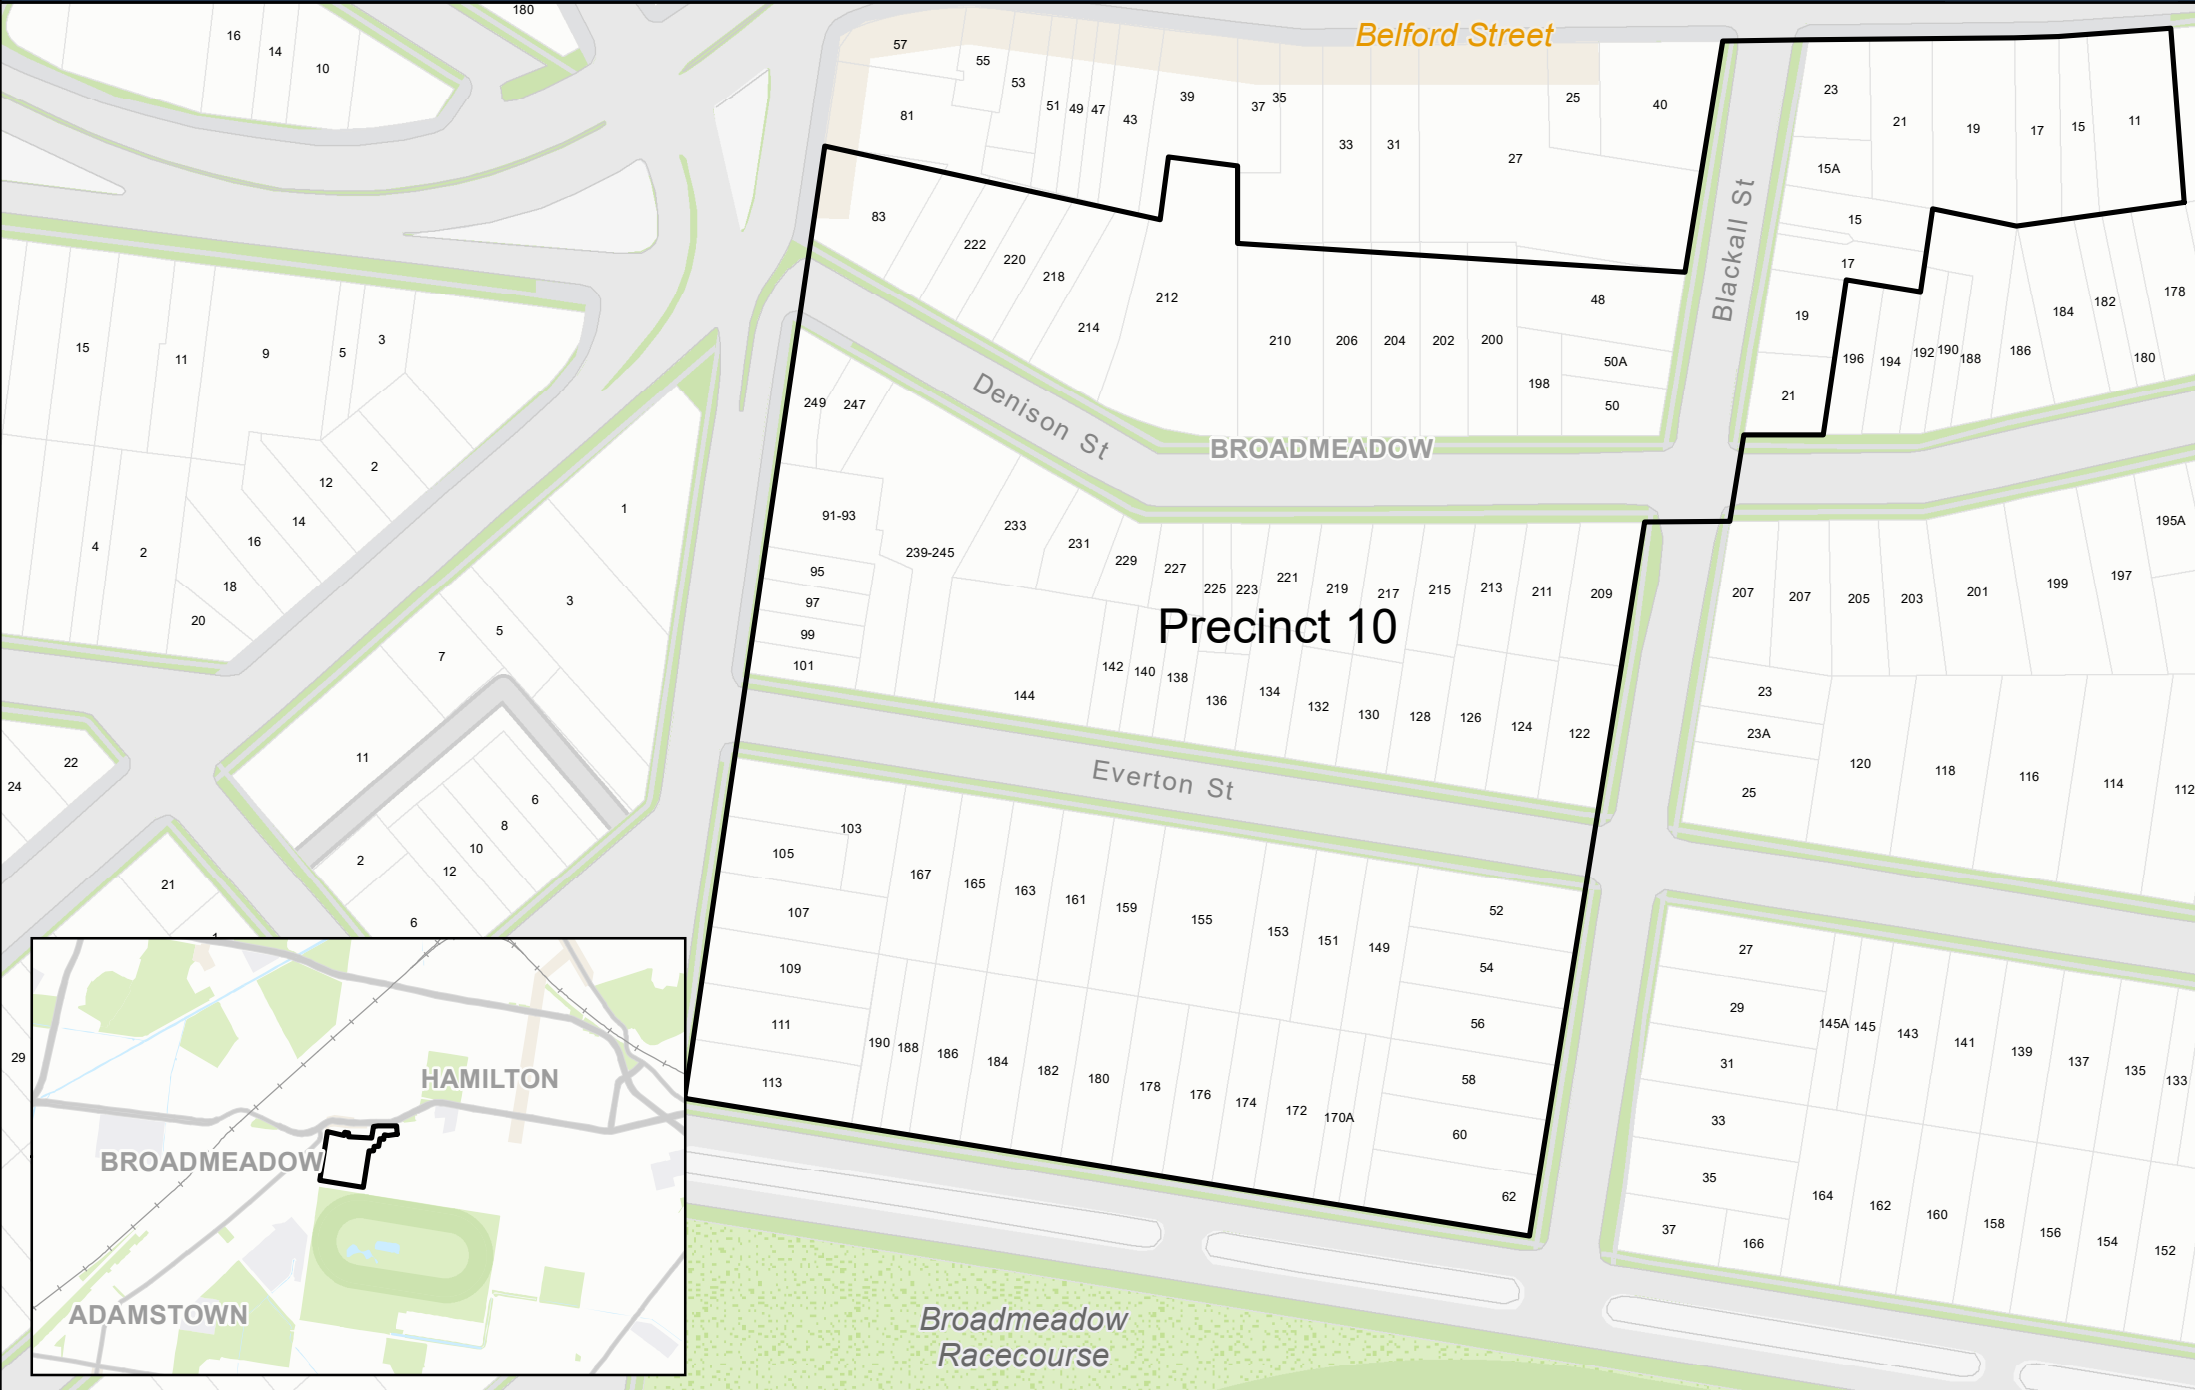

Precinct 10 - Broadmeadow (Adopted NCTC 17 February 2014)

DISCLAIMER: Although great care has been taken in the preparation of these documents/maps, City of Newcastle makes no representation or warranty as to the accuracy or completeness of any information contained in them. City of Newcastle accepts no responsibility for any misprints, errors, omissions or inaccuracies in these documents/maps or for loss or damages resulting from reliance on any information provided.

Parking Precinct
 Exclusion Zone

Scale: 1:1,800 at A4