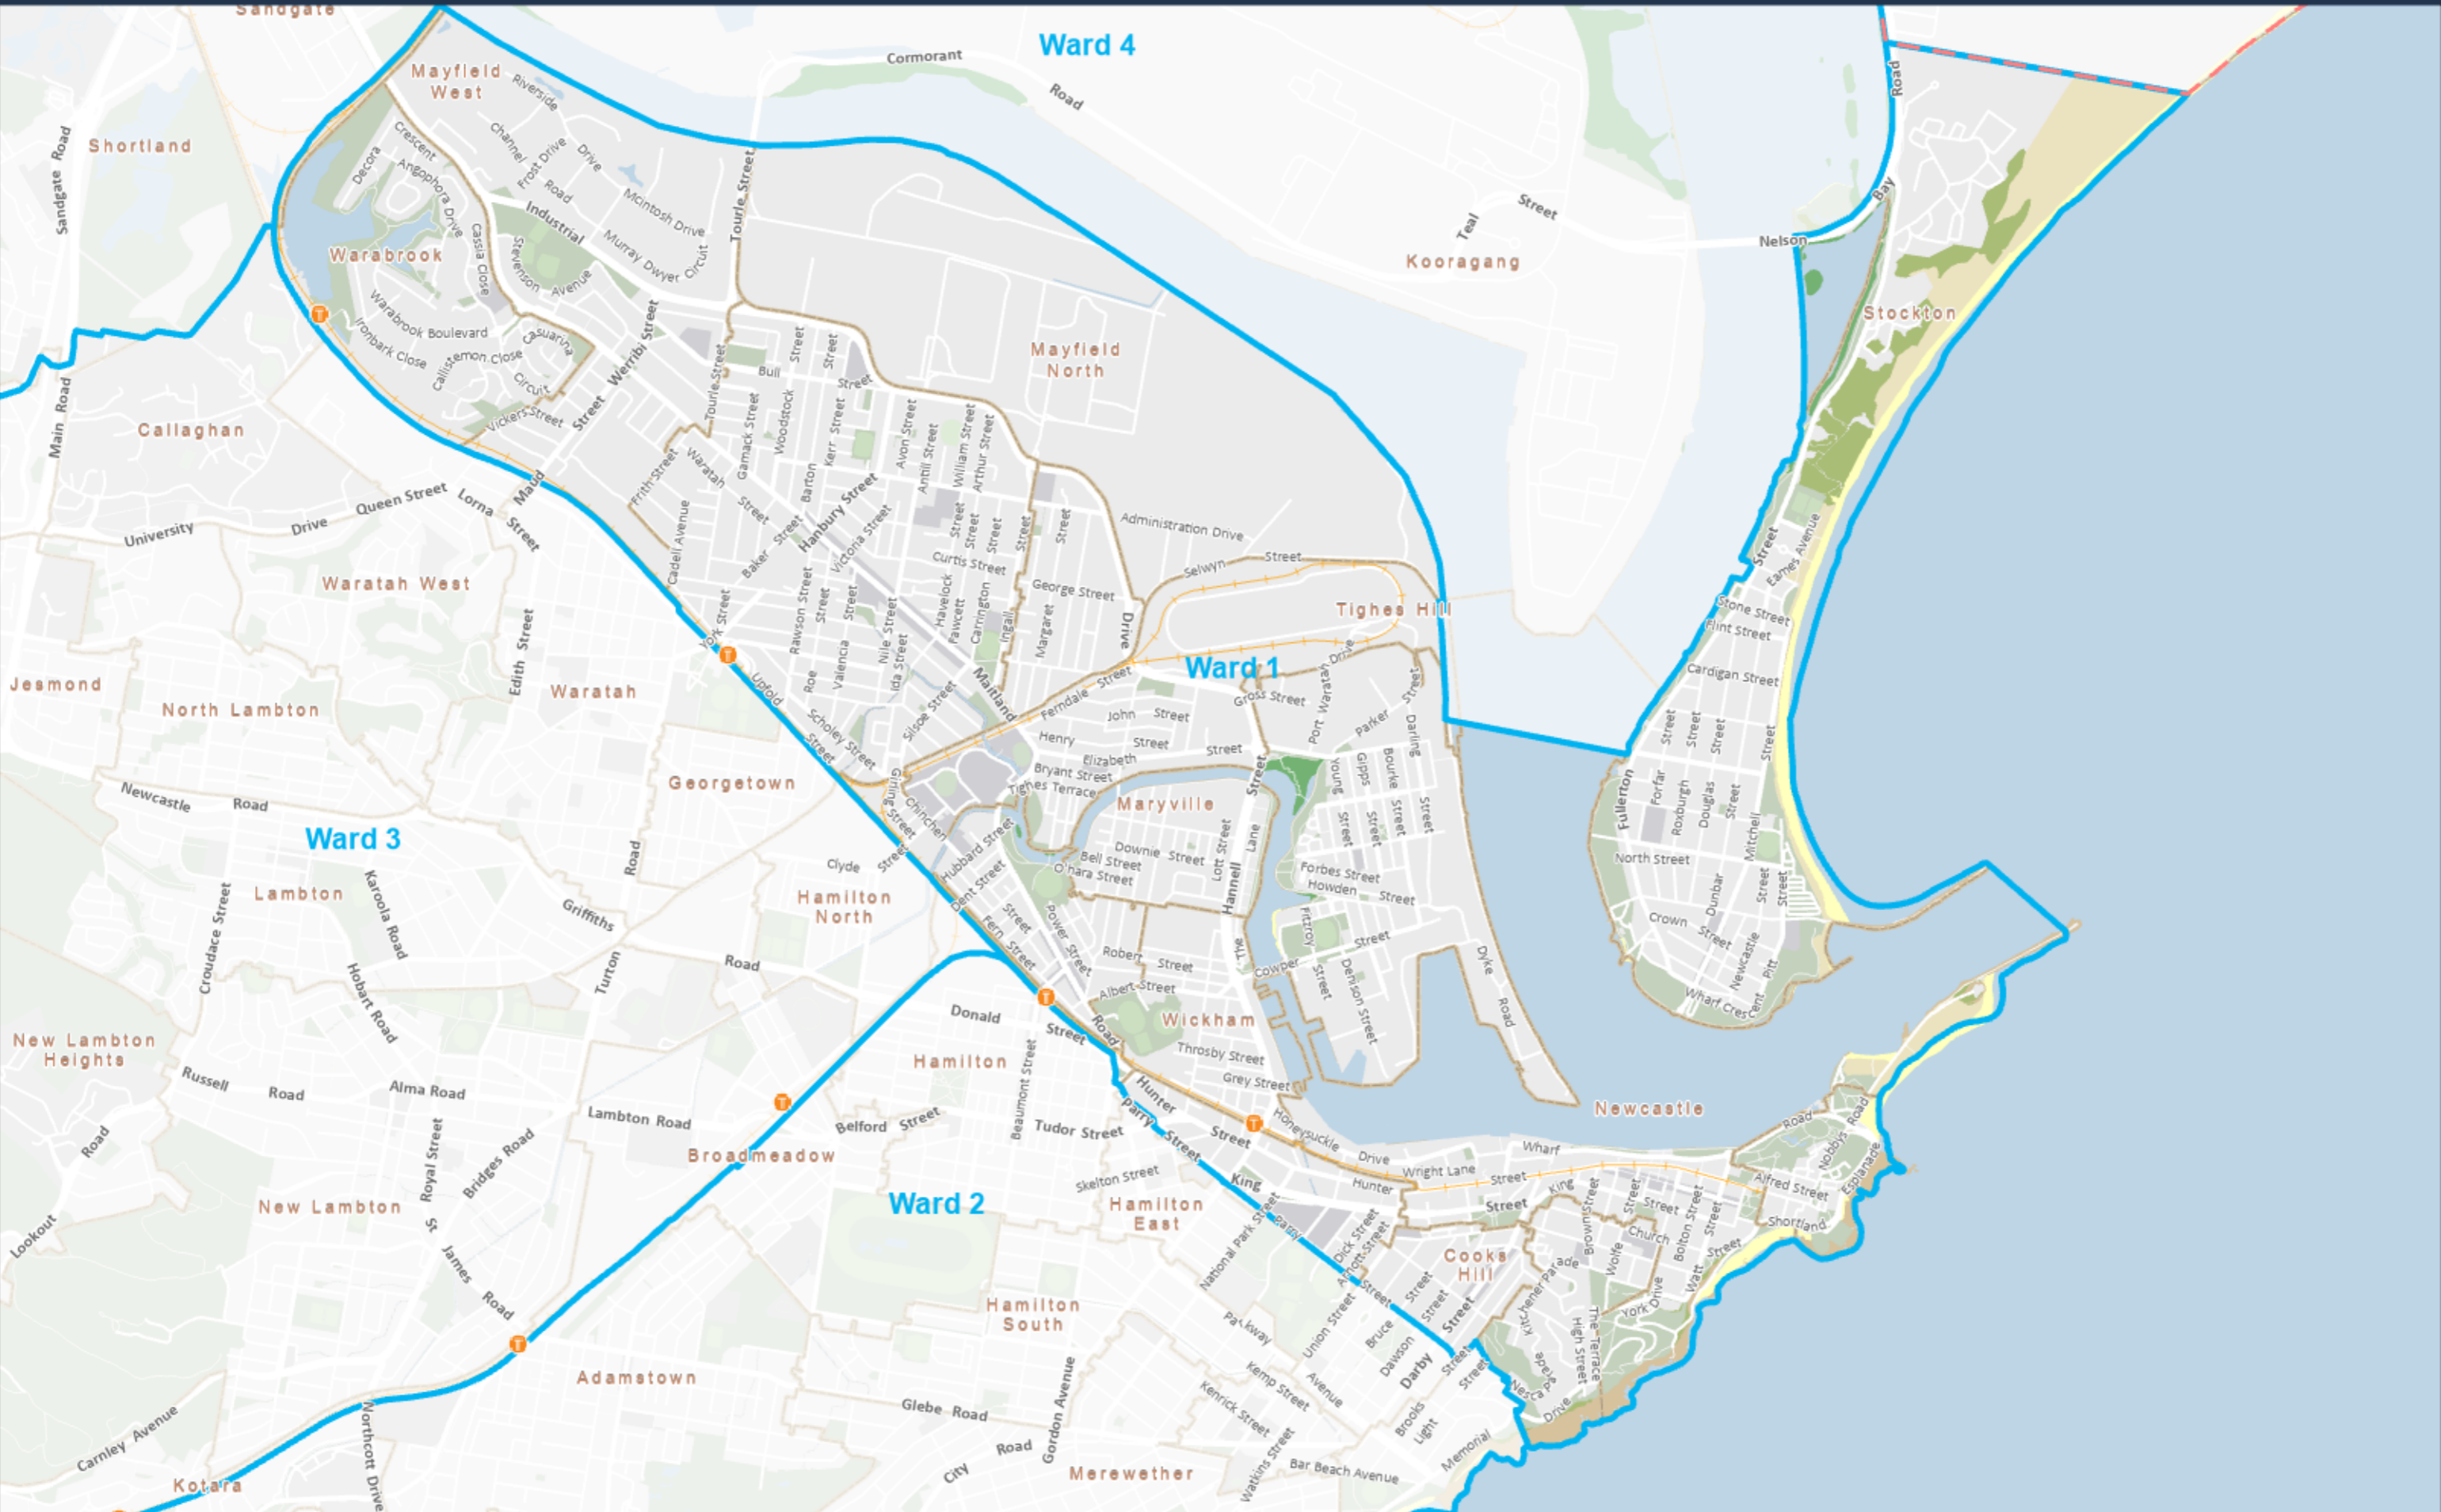

2020 Ward 1 Boundaries

Contains Carrington, Islington, Maryville, Mayfield, Mayfield East, Mayfield North, Mayfield West, Newcastle, Newcastle East, Stockton, The Hill, Tighes Hill, Warabrook, Wickham and parts of Cooks Hill and Newcastle West

DISCLAIMER: Although great care has been taken in the preparation of these documents/maps, City of Newcastle makes no representation or warranty as to the accuracy or completeness of any information contained in them. City of Newcastle accepts no responsibility for any misprints, errors, omissions or inaccuracies in these documents/maps or for loss or damages resulting from reliance on any information provided

0 0.25 0.5 1 Kilometres Scale: 1:30,000 at A3