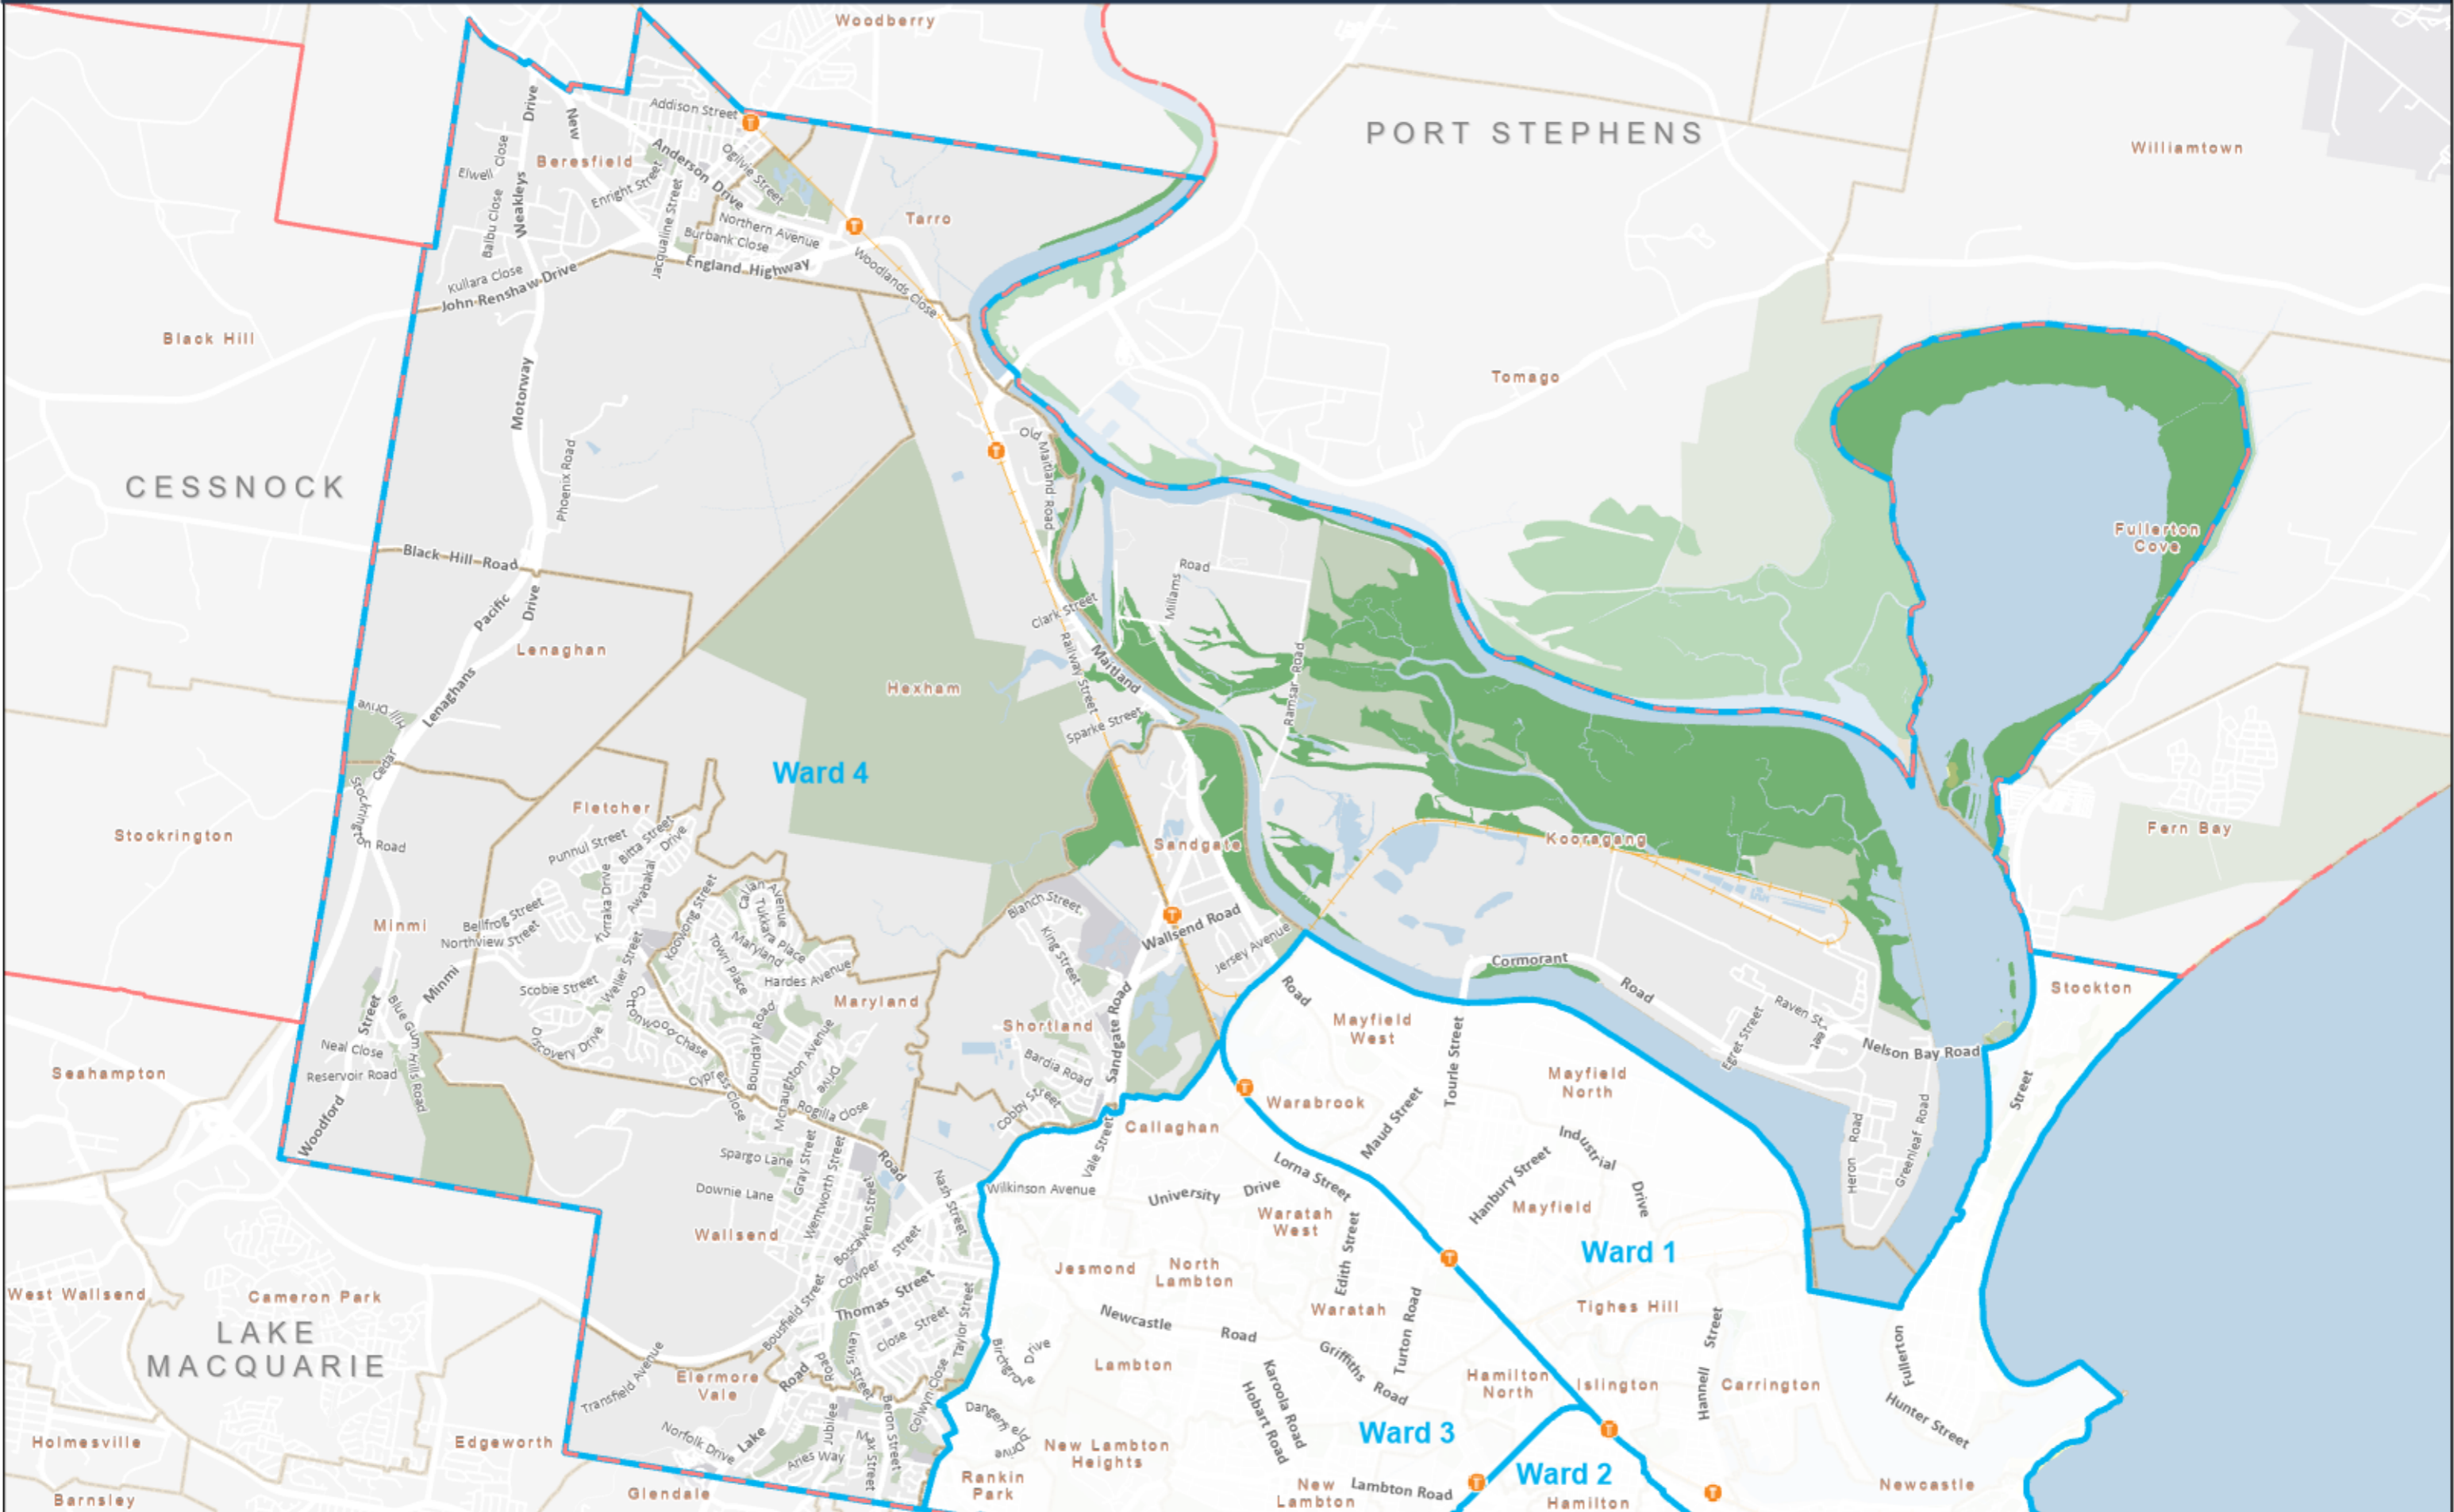

2020 Ward 4 Boundaries

Contains Beresfield, Black Hill, Fletcher, Hexham, Kooragang, Lenaghan, Maryland, Minmi, Sandgate, Shortland, Tarro and parts of Elernmore Vale and Wallsend

DISCLAIMER: Although great care has been taken in the preparation of these documents/maps, City of Newcastle makes no representation or warranty as to the accuracy or completeness of any information contained in them. City of Newcastle accepts no responsibility for any misprints, errors, omissions or inaccuracies in these documents/maps or for loss or damages resulting from reliance on any information provided

0 0.5 1 2
Kilometres

Scale: 1:60,000 at A3