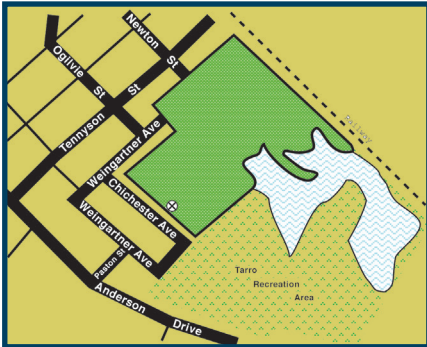

King Edward Park Newcastle

- Permitted off leash area
- X Location of dog waste bin

Islington Park Islington

- Permitted off leash area
- X Location of dog waste bin

Note: This area is also used for cricket training and games during summer. The cricket field cannot be used by dogs when cricket is being played

Maryland Dr Reserve Maryland

- Permitted off leash area
- X Location of dog waste bin

Michael St Reserve Lambton

- Permitted off leash area
- X Location of dog waste bin

Pitt St Reserve (off King St) Stockton

- Permitted off leash area
- X Location of dog waste bin

Nesca Park Newcastle

- Permitted off leash area
- X Location of dog waste bin

Purdue Park (off Scholey St) Mayfield

- Permitted off leash area
- X Location of dog waste bin

Tarro Recreation Area Tarro

- Permitted off leash area
- ⊗ Location of dog waste bin

*West End Park Adamstown

- Permitted off leash area
- ⊗ Location of dog waste bin

***Timed off leash area**

Upper Reserve Wallsend