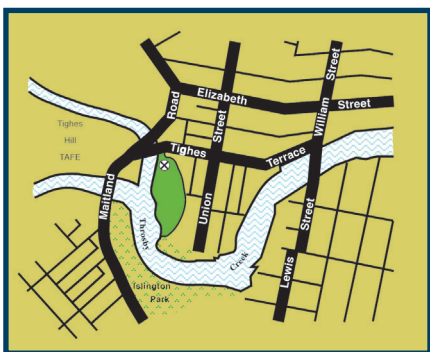

*Timed off leash area, except in sign posted 'no dogs' areas.

*Dixon Park Reserve Merewether

- Permitted off leash area
- X Location of dog waste bin

*Timed off leash area

Carrington Foreshore Carrington

- Permitted off leash area
- X Location of dog waste bin

*Elmore Vale Park Elmore Vale

- Permitted off leash area
- X Location of dog waste bin

*Timed off leash area

Horseshoe Beach Newcastle

- Permitted off leash area
- X Location of dog waste bin

Note: This off leash area land is owned and operated by the Waterways Authority

King Edward Park Newcastle

- Permitted off leash area
- X Location of dog waste bin

Islington Park Islington

- Permitted off leash area
- X Location of dog waste bin

Note: This area is also used for cricket training and games during summer. The cricket field cannot be used by dogs when cricket is being played

Maryland Dr Reserve Maryland

- Permitted off leash area
- X Location of dog waste bin

Michael St Reserve Lambton

- Permitted off leash area
- X Location of dog waste bin

Pitt St Reserve (off King St) Stockton