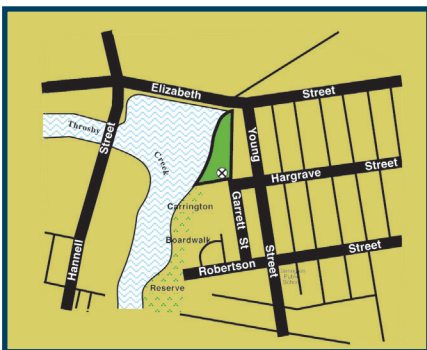

Acacia Avenue Reserve North Lambton

- Permitted off leash area
- ⊗ Location of dog waste bin

Ballast Ground Stockton

- Permitted off leash area
- ⊗ Location of dog waste bin

*Braye Park Waratah

- Permitted off leash area
- X Location of dog waste bin

*Timed off leash area, except in sign posted 'no dogs' areas.

*Dixon Park Reserve Merewether

- Permitted off leash area
- X Location of dog waste bin

*Timed off leash area

Carrington Foreshore Carrington

- Permitted off leash area
- X Location of dog waste bin

*Elmore Vale Park Elmore Vale

- Permitted off leash area
- X Location of dog waste bin

*Timed off leash area

Horseshoe Beach Newcastle

- Permitted off leash area
- X Location of dog waste bin

Note: This off leash area land is owned and operated by the Waterways Authority

King Edward Park Newcastle

- Permitted off leash area
- X Location of dog waste bin

Islington Park Islington

- Permitted off leash area
- X Location of dog waste bin

Note: This area is also used for cricket training and games during summer. The cricket field cannot be used by dogs when cricket is being played