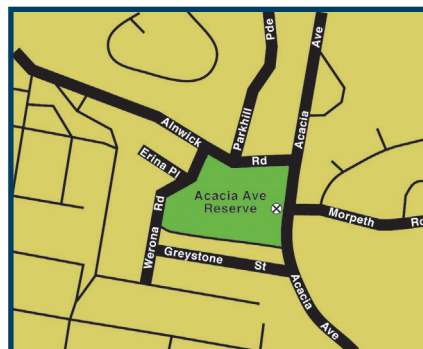

Acacia Avenue Reserve North Lambton

- Permitted off leash area
- ⊗ Location of dog waste bin

Ballast Ground Stockton

- Permitted off leash area
- ⊗ Location of dog waste bin

*Braye Park Waratah

- Permitted off leash area
- X Location of dog waste bin

*Timed off leash area, except in sign posted 'no dogs' areas.

*Dixon Park Reserve Merewether

- Permitted off leash area
- X Location of dog waste bin

*Timed off leash area

Carrington Foreshore Carrington

- Permitted off leash area
- X Location of dog waste bin

*Elmore Vale Park Elmore Vale

- Permitted off leash area
- X Location of dog waste bin

*Timed off leash area

Horseshoe Beach Newcastle

- Permitted off leash area
- X Location of dog waste bin

Note: This off leash area land is owned and operated by the Waterways Authority

- Permitted off leash area
- X Location of dog waste bin

Nesca Park Newcastle

- Permitted off leash area
- X Location of dog waste bin

Purdue Park (off Scholey St) Mayfield

- Permitted off leash area
- X Location of dog waste bin