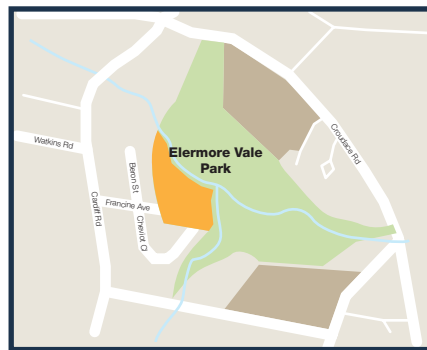

Acacia Avenue Reserve North Lambton

- Permitted off leash area
- ⊗ Location of dog waste bin

Ballast Ground Stockton

- Permitted off leash area
- ⊗ Location of dog waste bin

*Braye Park Waratah

- Permitted off leash area
- X Location of dog waste bin

*Timed off leash area, except in sign posted 'no dogs' areas.

*Dixon Park Reserve Merewether

- Permitted off leash area
- X Location of dog waste bin

*Timed off leash area

Carrington Foreshore Carrington

- Permitted off leash area
- X Location of dog waste bin

*Elmore Vale Park Elmore Vale

- Permitted off leash area
- X Location of dog waste bin

*Timed off leash area

Horseshoe Beach Newcastle

- Permitted off leash area
- X Location of dog waste bin

Note: This off leash area land is owned and operated by the Waterways Authority

King Edward Park Newcastle

- Permitted off leash area
- X Location of dog waste bin

Islington Park Islington

- Permitted off leash area
- X Location of dog waste bin

Note: This area is also used for cricket training and games during summer. The cricket field cannot be used by dogs when cricket is being played