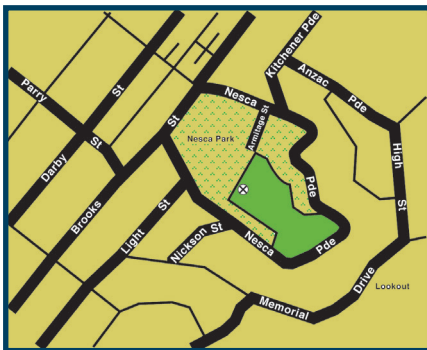

King Edward Park Newcastle

- Permitted off leash area
- X Location of dog waste bin

Islington Park Islington

- Permitted off leash area
- X Location of dog waste bin

Note: This area is also used for cricket training and games during summer. The cricket field cannot be used by dogs when cricket is being played

Maryland Dr Reserve Maryland

- Permitted off leash area
- X Location of dog waste bin

Michael St Reserve Lambton

- Permitted off leash area
- X Location of dog waste bin

Pitt St Reserve (off King St) Stockton

- Permitted off leash area
- X Location of dog waste bin

Nesca Park Newcastle

- Permitted off leash area
- X Location of dog waste bin

Purdue Park (off Scholey St) Mayfield

- Permitted off leash area
- X Location of dog waste bin

Tarro Recreation Area Tarro

- Permitted off leash area
- ⊗ Location of dog waste bin

*West End Park Adamstown

- Permitted off leash area
- ⊗ Location of dog waste bin

***Timed off leash area**

Upper Reserve Wallsend