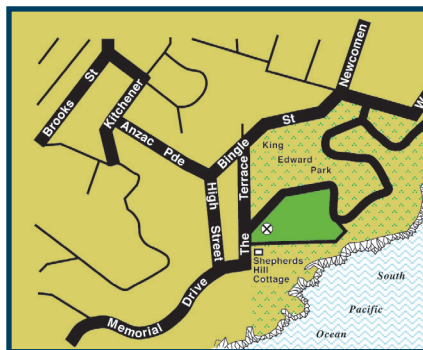

*Timed off leash area, except in sign posted 'no dogs' areas.

*Dixon Park Reserve Merewether

- Permitted off leash area
- X Location of dog waste bin

*Timed off leash area

Carrington Foreshore Carrington

- Permitted off leash area
- X Location of dog waste bin

*Elmore Vale Park Elmore Vale

- Permitted off leash area
- X Location of dog waste bin

*Timed off leash area

Horseshoe Beach Newcastle

- Permitted off leash area
- X Location of dog waste bin

Note: This off leash area land is owned and operated by the Waterways Authority

King Edward Park Newcastle

- Permitted off leash area
- X Location of dog waste bin

Islington Park Islington

- Permitted off leash area
- X Location of dog waste bin

Note: This area is also used for cricket training and games during summer. The cricket field cannot be used by dogs when cricket is being played

Maryland Dr Reserve Maryland

- Permitted off leash area
- X Location of dog waste bin

Michael St Reserve Lambton

- Permitted off leash area
- X Location of dog waste bin

Pitt St Reserve (off King St) Stockton