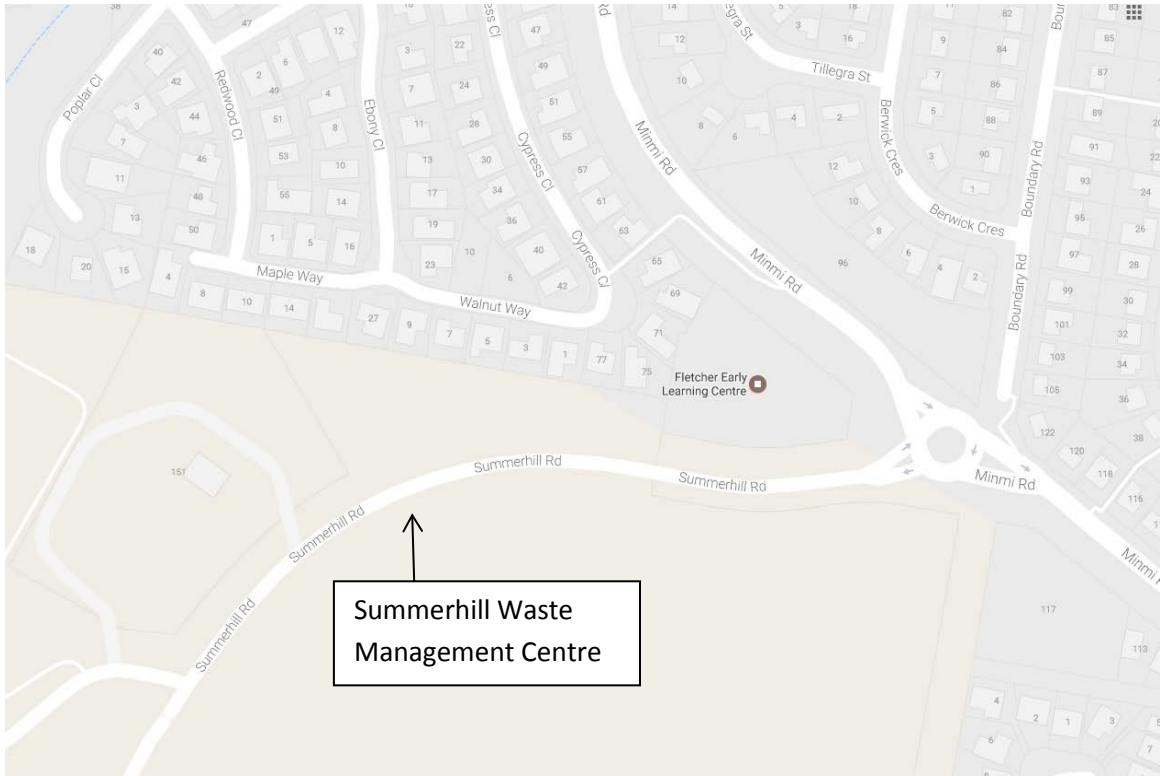

Summerhill Waste Management Centre