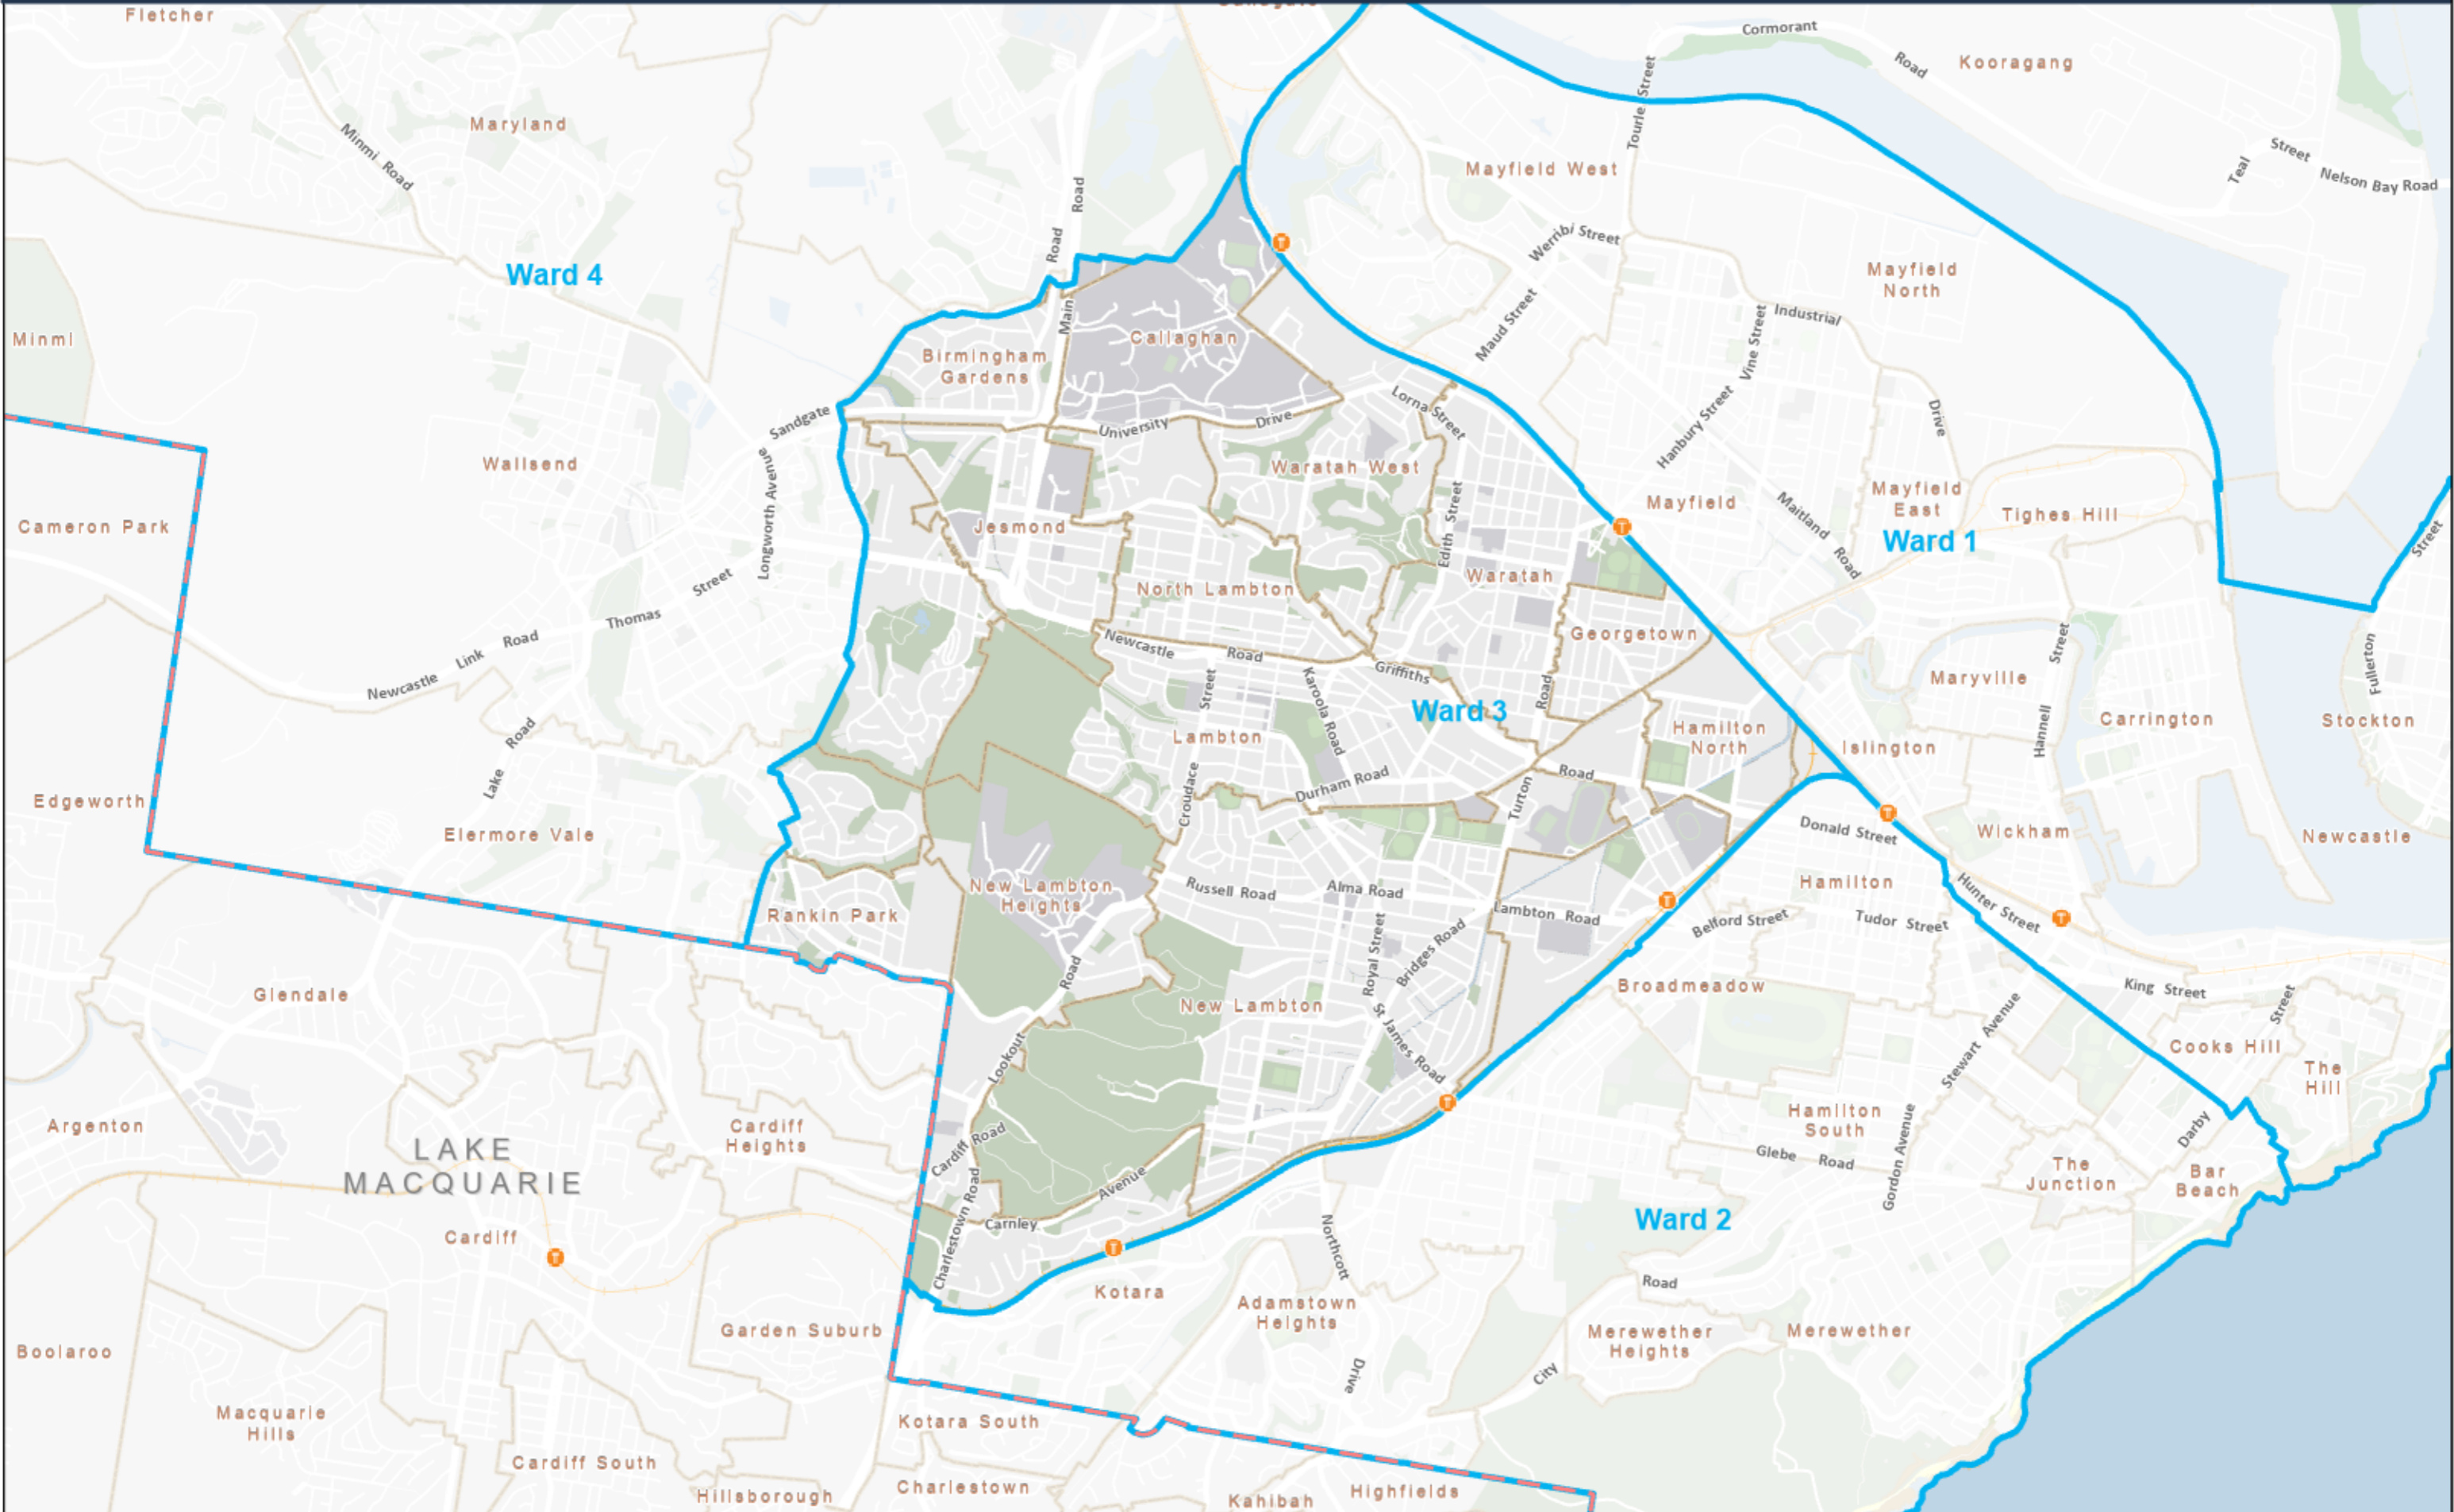

2020 Ward 3 Boundaries

Contains of Birmingham Gardens, Callaghan, Georgetown, Hamilton North, Jesmond, Kotara, Lambton, New Lambton, New Lambton Heights, North Lambton, Waratah, Waratah West and parts of Broadmeadow, Elmore Vale, Hamilton, Kotara, Rankin Park and Wallsend

DISCLAIMER: Although great care has been taken in the preparation of these documents/maps, City of Newcastle makes no representation or warranty as to the accuracy or completeness of any information contained in them. City of Newcastle accepts no responsibility for any misprints, errors, omissions or inaccuracies in these documents/maps or for loss or damages resulting from reliance on any information provided

0 0.5 1 2 Kilometres

Scale: 1:36,000 at A3