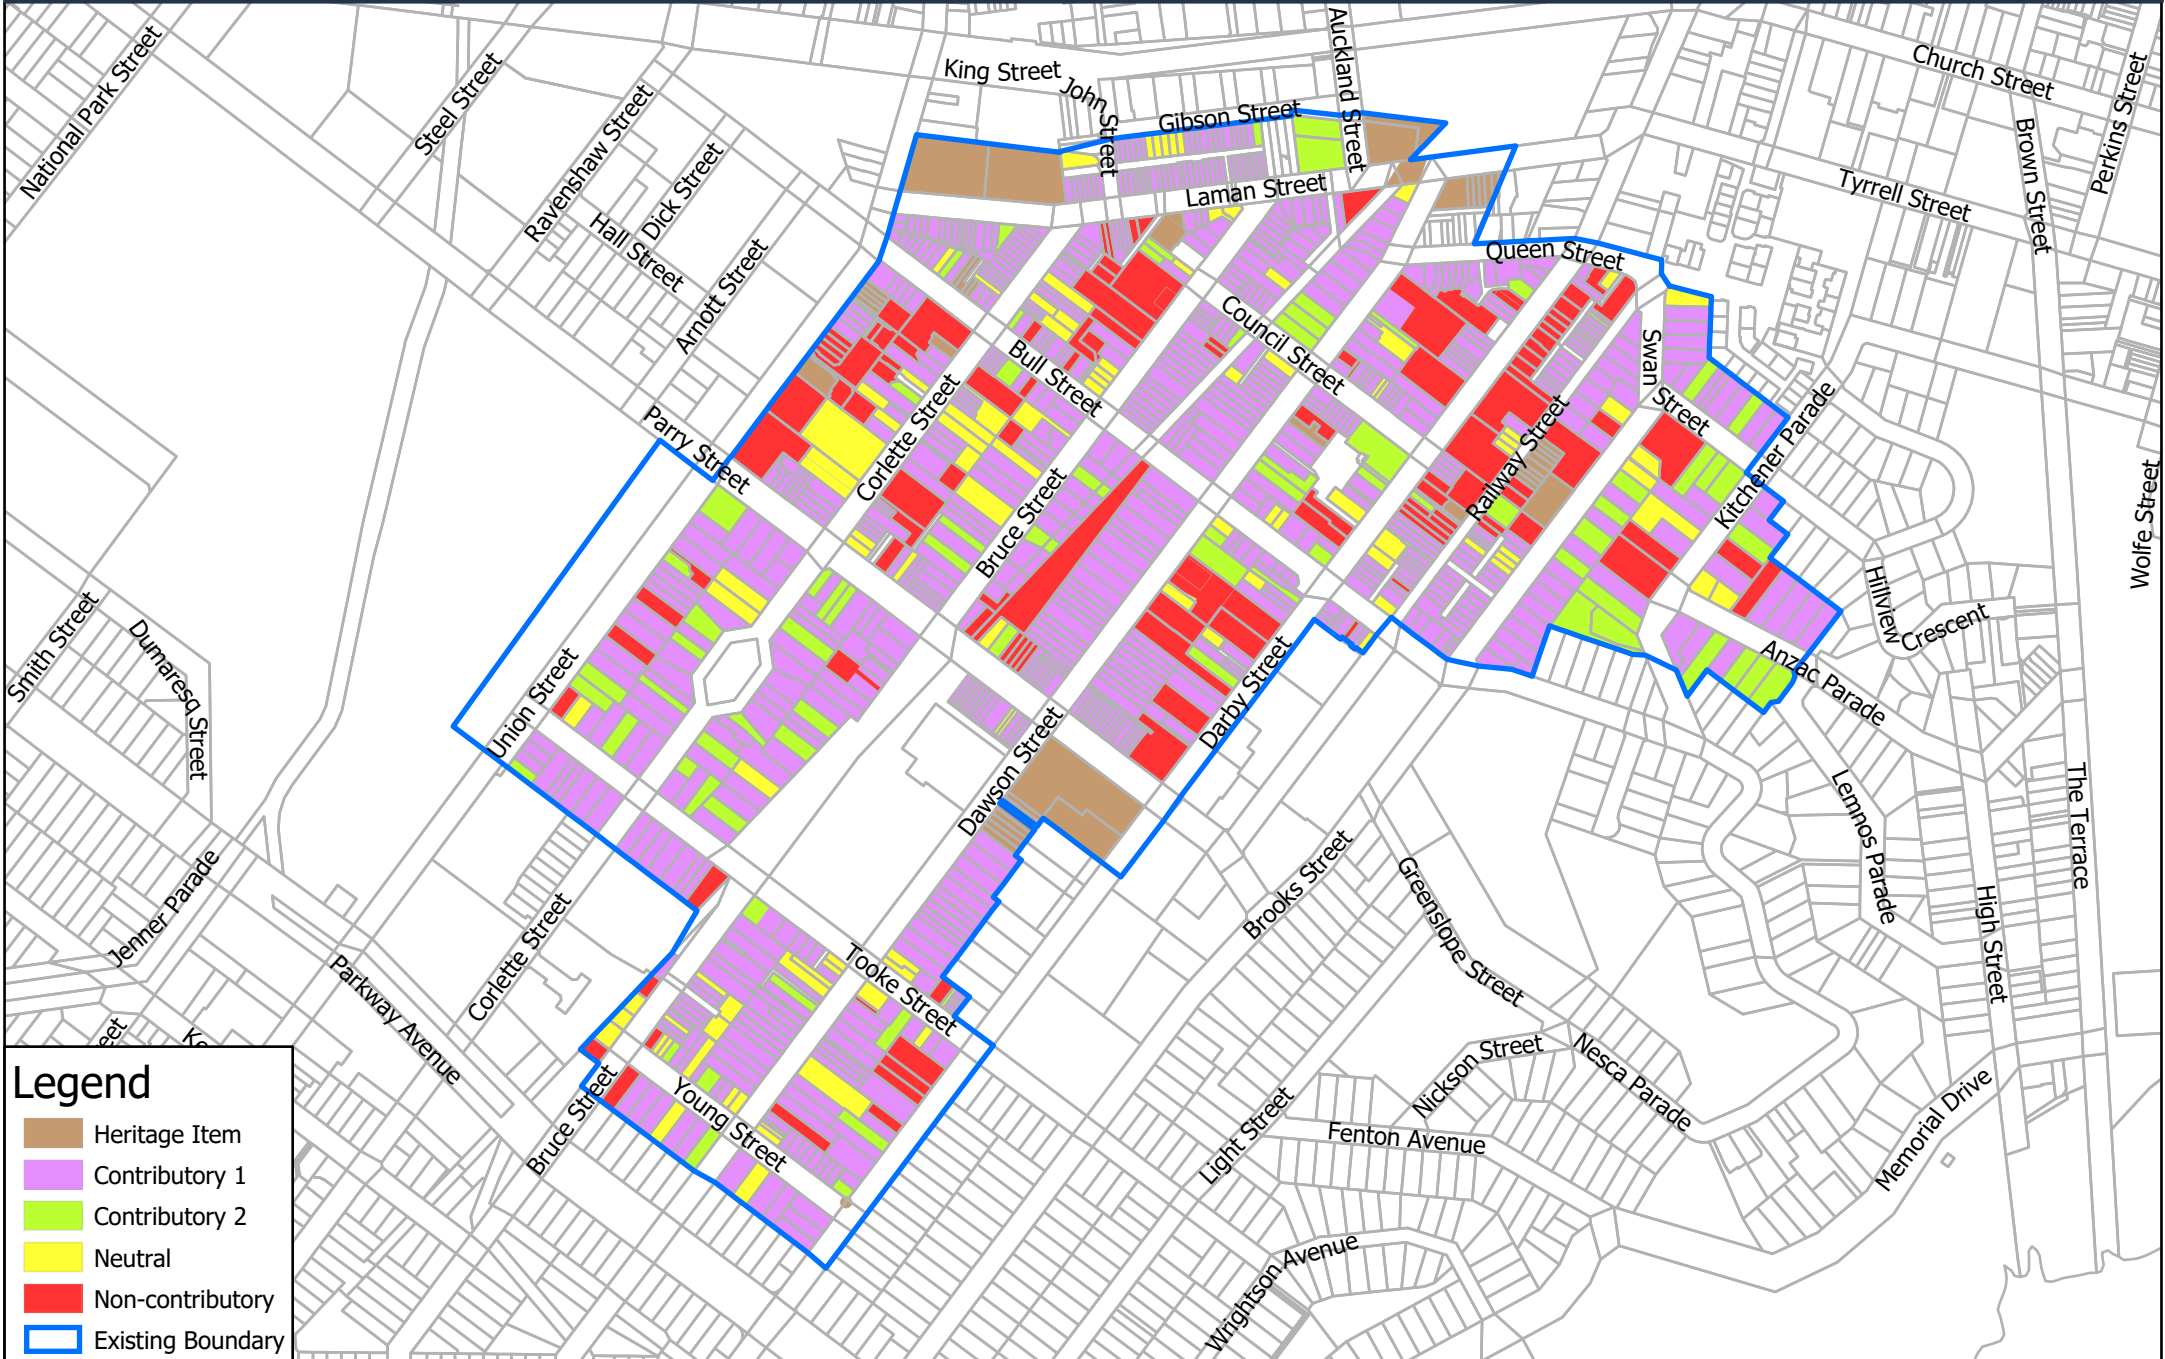

Contributory Buildings Map – Cooks Hill Heritage Conservation Area

Legend

- Heritage Item
- Contributory 1
- Contributory 2
- Neutral
- Non-contributory
- Existing Boundary

Scale: 1:6,500 at A4